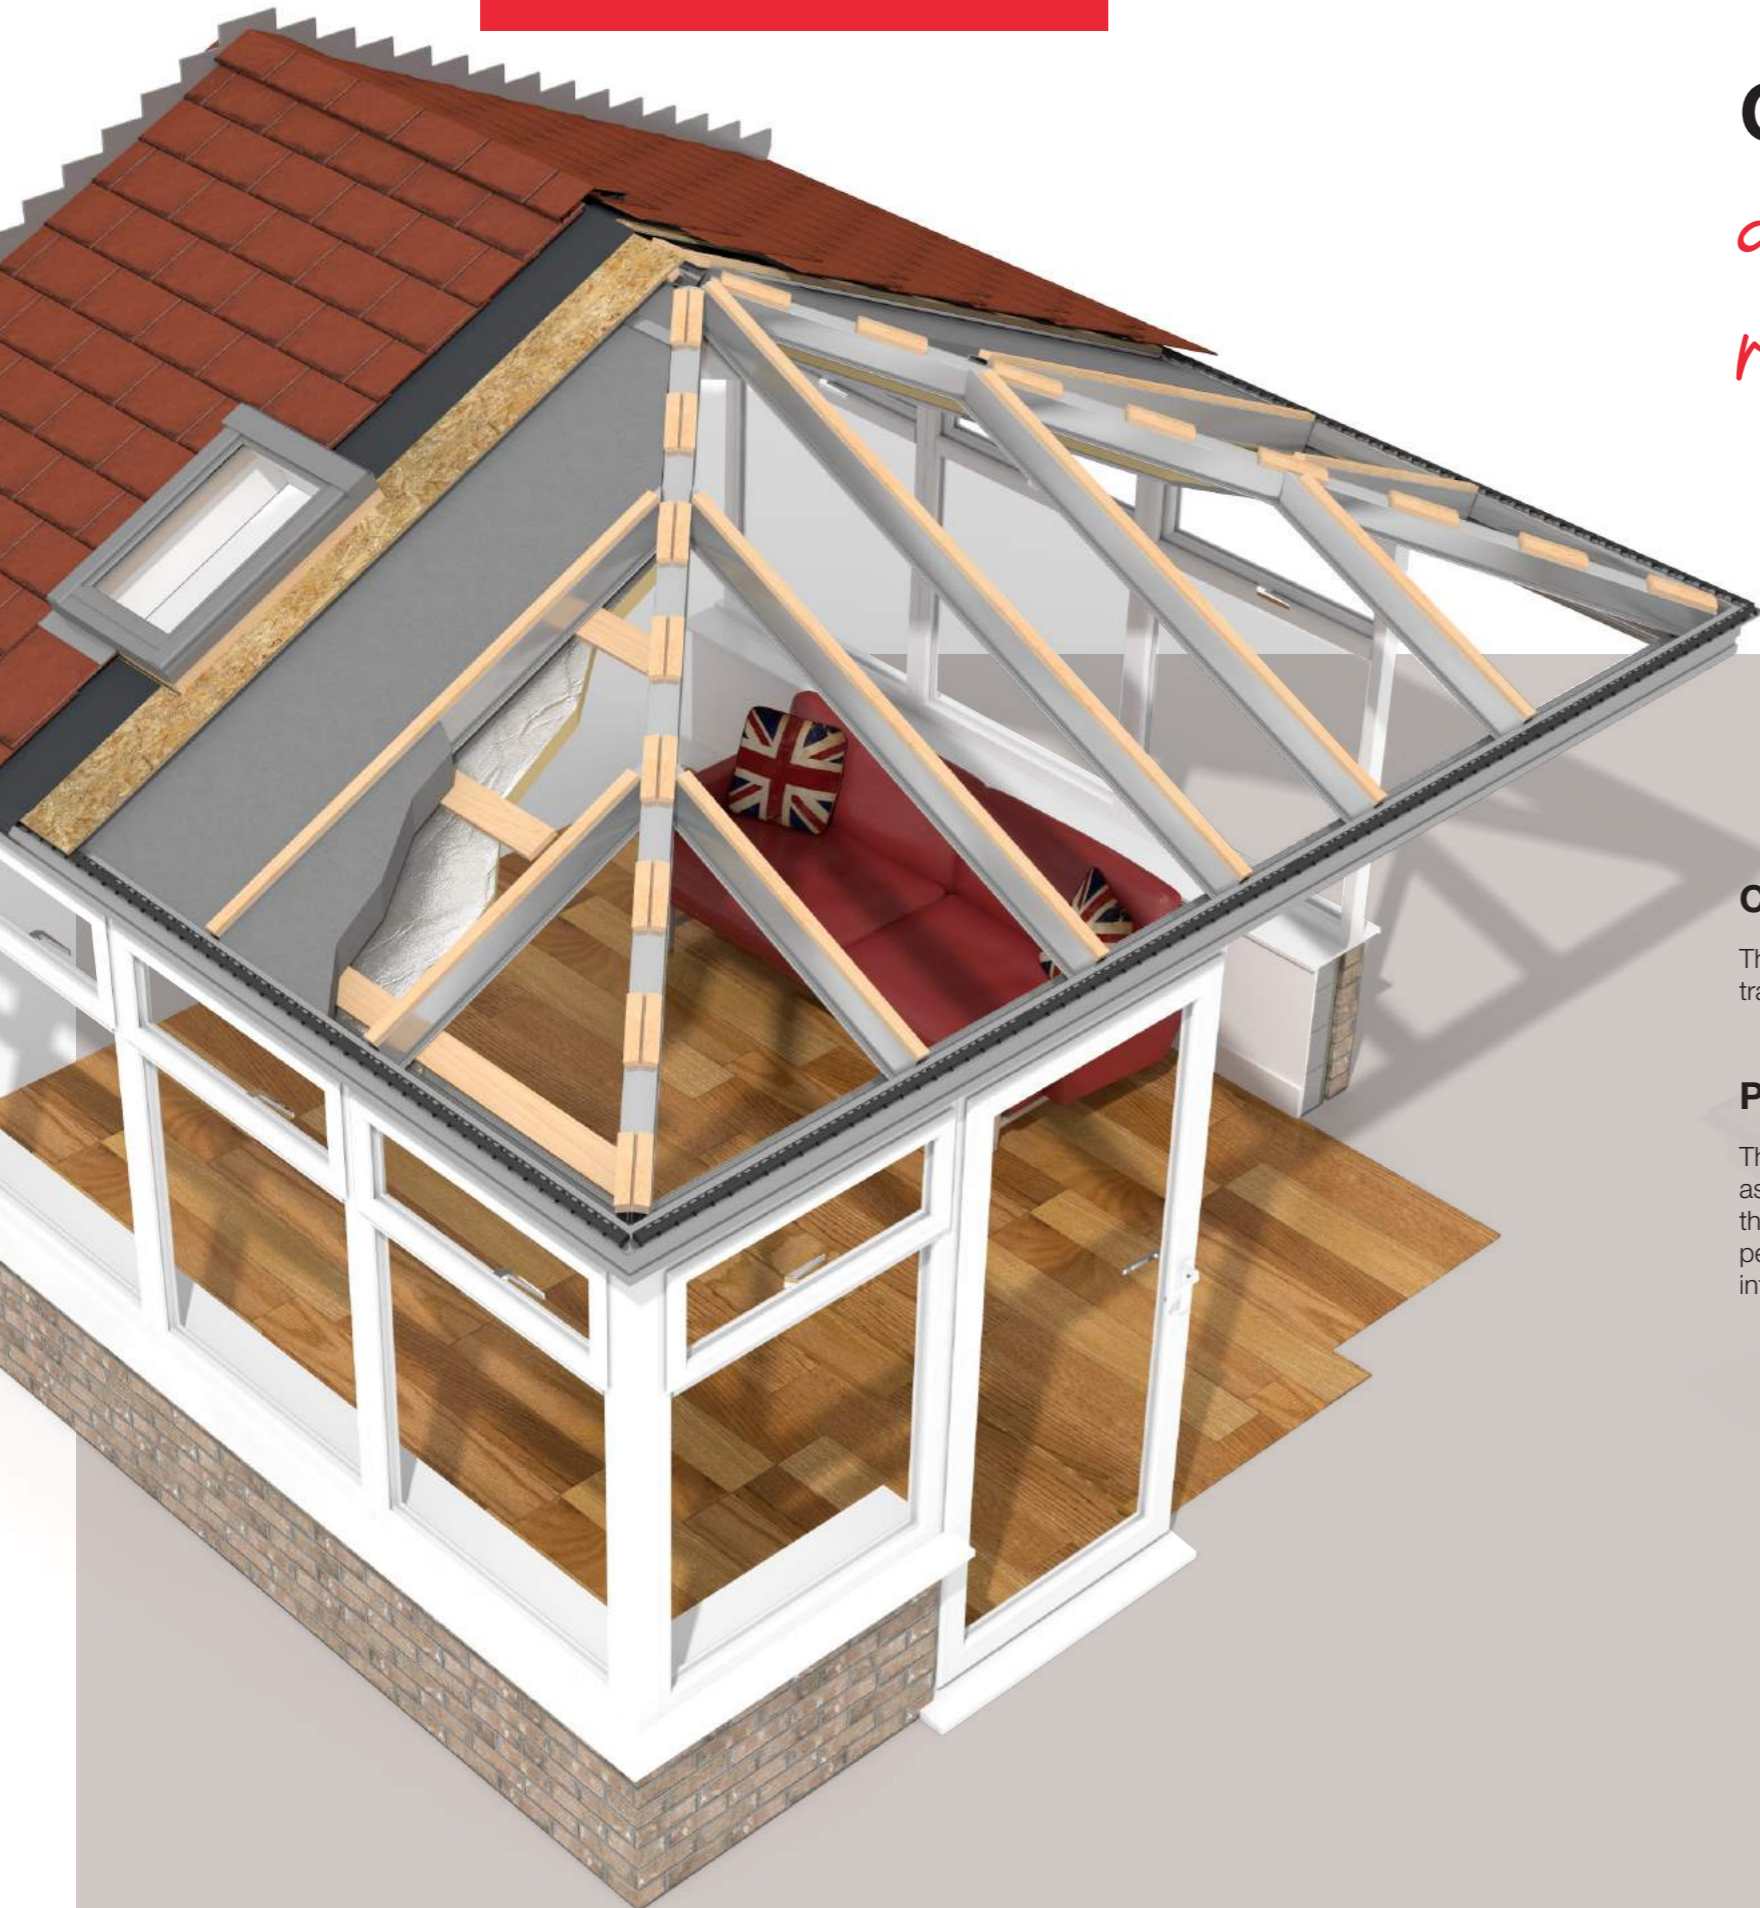

CLEVER INSIDE

Clever inside

*a fully ventilated
roof system*

Clever inside

The innovative multi-layered roof design can transform your space and your lifestyle.

Pocket energy bill savings

The fully insulated roof design achieves U-values as low as 0.15 – roughly 10 times more efficient than an A-rated window. This exceptional thermal performance minimises heat loss – which translates into reduced energy bills.

365-day comfort

Enjoy your conservatory whatever the weather! Come rain or shine, you will experience comfortable temperatures all year round with an Equinox tiled roof.

Reduce noise and glare

Glass and polycarbonate roofs produce glare in direct sunlight and become noisy during rain or hail showers. Equinox dramatically reduces these issues so you can use your space undisturbed.

*Transform your space
and your lifestyle*