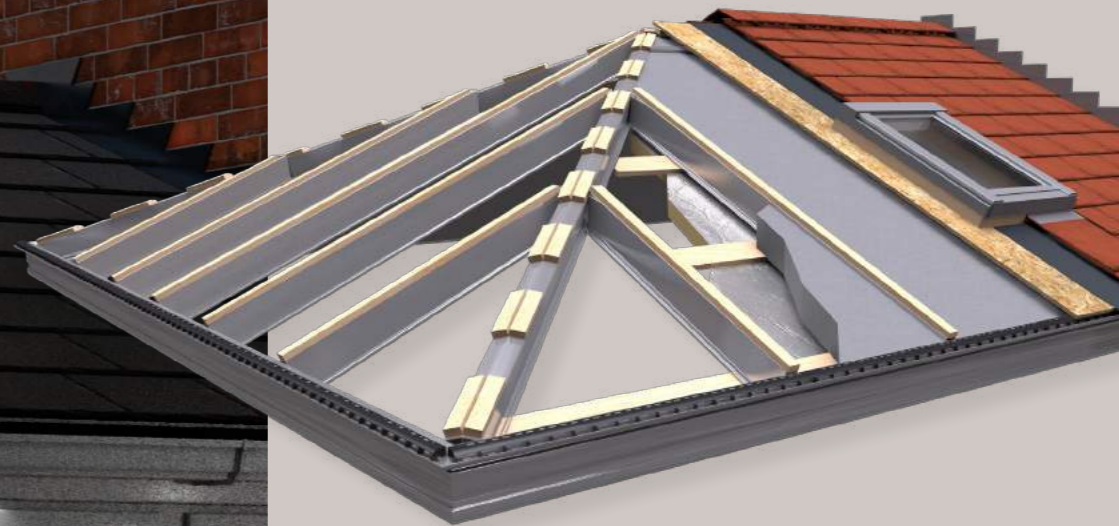

The Equinox tiled roof is the perfect solution. Combining high-quality precision engineering with attractive styling inside and out, you'll be adding valuable extra usable space to your home without the high cost of building an extension. It all goes to make the Equinox tiled roof the best value way to improve your lifestyle.

Equinox Vega Glazed Solution
Gable ended roof with Vega glazing panels,
Composite Slate tiles and overhang feature

"We can now use our
conservatory just as we would
any other room."

Homeowner, Barnsley

THE DIFFERENCE
IS NIGHT & DAY

The difference is night & day

enhance and highlight

light up your conservatory

The sustainable choice

When paired with the new Envirotile system, our precision manufactured recycled polymer tile with excellent green credentials you can have a solid tiled roof solution with reduced environmental impact. Made in the United Kingdom with 75% recycled content, Envirotile is the sustainable choice and the lightweight composition means you can have your roof transformed in less time too.

Improved ventilation

Aluminium rafters in the lightweight roof have been separated from the 18mm OSB timber deck to increase the air gap. Providing a clean flow of air through the roof system. The enhanced ventilation of our system allows the roof to breathe adequately reducing the risk of any condensation.