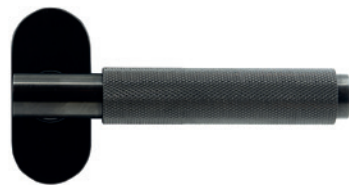

External Signature Knurled Handle

Antique Brass, Brushed Black*,
Brushed Bronze, Rose Gold,
Satin Brass, Satin Stainless