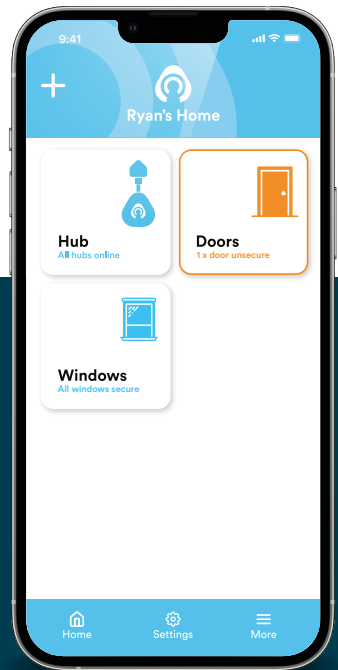

Why You Should Choose Kubu® Smart Security

See at a glance if your doors & windows are locked...

From anywhere in the world...

At any time, day or night...

For all the doors & windows in your home...

And any other homes that matter to you!

Never leave home while you're not fully secure.

Get notified when something is locked or unlocked...

Or if someone is tampering with your doors or windows...

Even schedule alerts for a time that suits you.

Email: info@droylsdenglass.co.uk

Call: 0161 292 1122

Be sure it's secure with Kubu Smart security sensors

A range of high-security Smart sensors that monitor the status of your doors & windows in real time, alerting you if there's something wrong, and providing you peace-of-mind.

Smart Sensors for Windows

Kubu’s Revolutionary ‘Floating’ Window Sensor is designed to work hand in hand with a multi-point lock that ‘Works with Kubu’, to provide second-to-none physical security, with the added benefit of Smart technology.