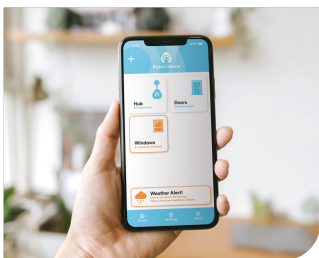

Email: info@droylsdenglass.co.uk

Call: 0161 292 1122

Be sure it's secure with Kubu Smart security sensors

A range of high-security Smart sensors that monitor the status of your doors & windows in real time, alerting you if there's something wrong, and providing you peace-of-mind.

Smart Sensors for Doors

Our first-of-its-kind door sensor, fits seamlessly into your door lock that “Work’s with Kubu”, remaining completely concealed to maintain the aesthetics of the door, while adding the benefits of Smart technology.

Smart Sensors for Windows

Kubu’s Revolutionary ‘Floating’ Window Sensor is designed to work hand in hand with a multi-point lock that ‘Works with Kubu’, to provide second-to-none physical security, with the added benefit of Smart technology.