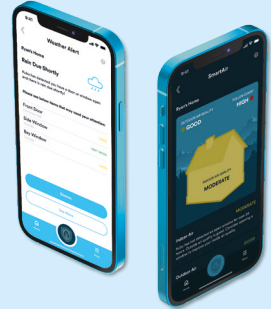

Smart Sensors for Windows

Kubu’s Revolutionary ‘Floating’ Window Sensor is designed to work hand in hand with a multi-point lock that ‘Works with Kubu’, to provide second-to-none physical security, with the added benefit of Smart technology.

Features & Benefits

Smart Sensors

- See at a glance if your doors and windows are: Locked, Unlocked, Open, Closed or even in Vent Mode.
- Low Maintenance / Calibration FREE
- Tamper detection built in
- Completely concealed

Smart Alerts

- SureSecure™ geofence alerts.
- Share sensor status with family, friends, carers, landlords...
- Scheduled notifications.
- Under-attack alerts*.
- Lifestyle enhancement alerts*.

Smart Control