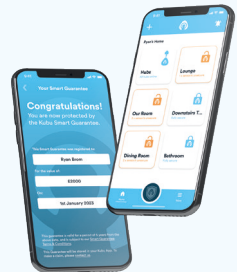

Smart Benefits

- 10-Year mechanical warranty.
- Smart Security Guarantee worth £2000!
- Can offer a reduction on home insurance premiums.