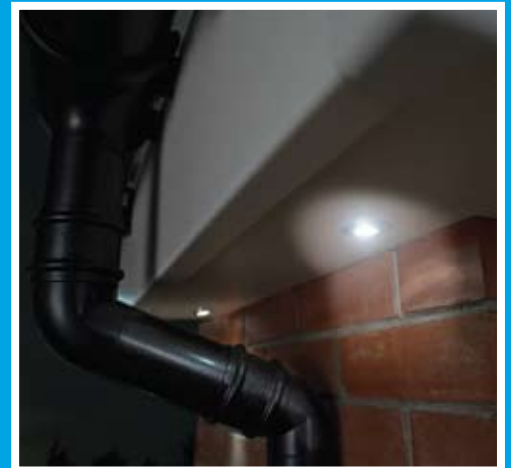

Soffit Lights, An Extra Special Touch

Homeline soffit lights are a great way to illuminate the outside of your home discreetly, yet stylishly, providing that little touch of class. The power of the soffit light is designed illuminate a small amount of brick work, as well as the soffit board.