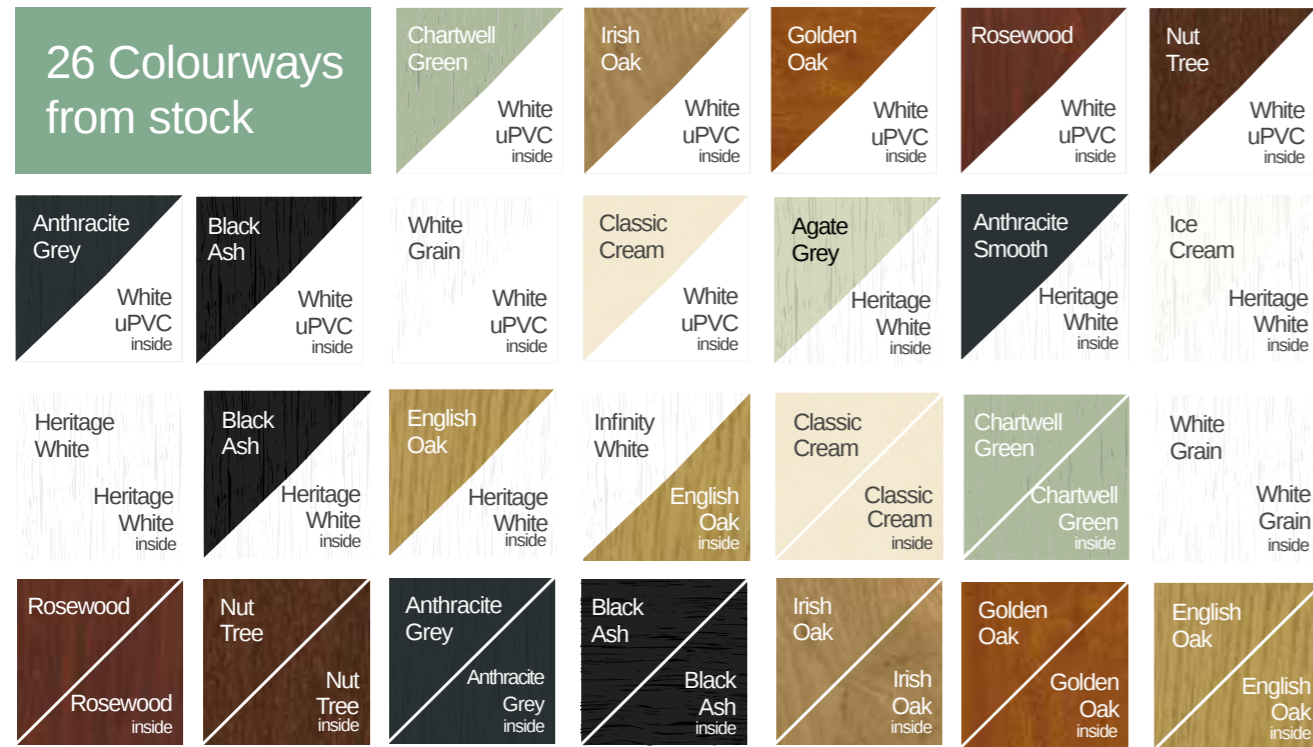

SEAMLESS & SMOOTH TIMBER STYLE JOINTS

FLUSH EXTERNAL CONTOURS

AUTHENTIC PEG STAY OPTION

MATCHING TRIMS & ACCESSORIES

INFINITY FLUSH SASH

HERITAGE COLOUR COLLECTION

PREMIUM WOODGRAIN FOILS AVAILABLE IN 26 COLOURWAYS FROM STOCK

Our Heritage colour collection has been specially designed to help you put together the perfect colour palette for your home.

Our beautiful range of colours take inspiration directly from nature to harmonise perfectly with your home and its surroundings, ensuring it stays looking good for years to come.

A unique range of woodgrain foil colours in 26 colourways from stock, complete with matching ancillaries, trims and accessories.

If you're looking for a specific colour, please ask your installer to help you. There's practically hundreds of Renolit colour finishes you can choose from to suit your property and taste.