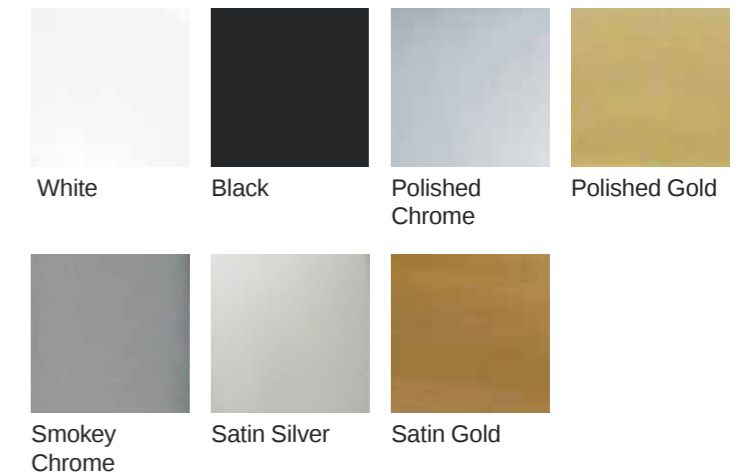

Available in 7 high quality finishes: